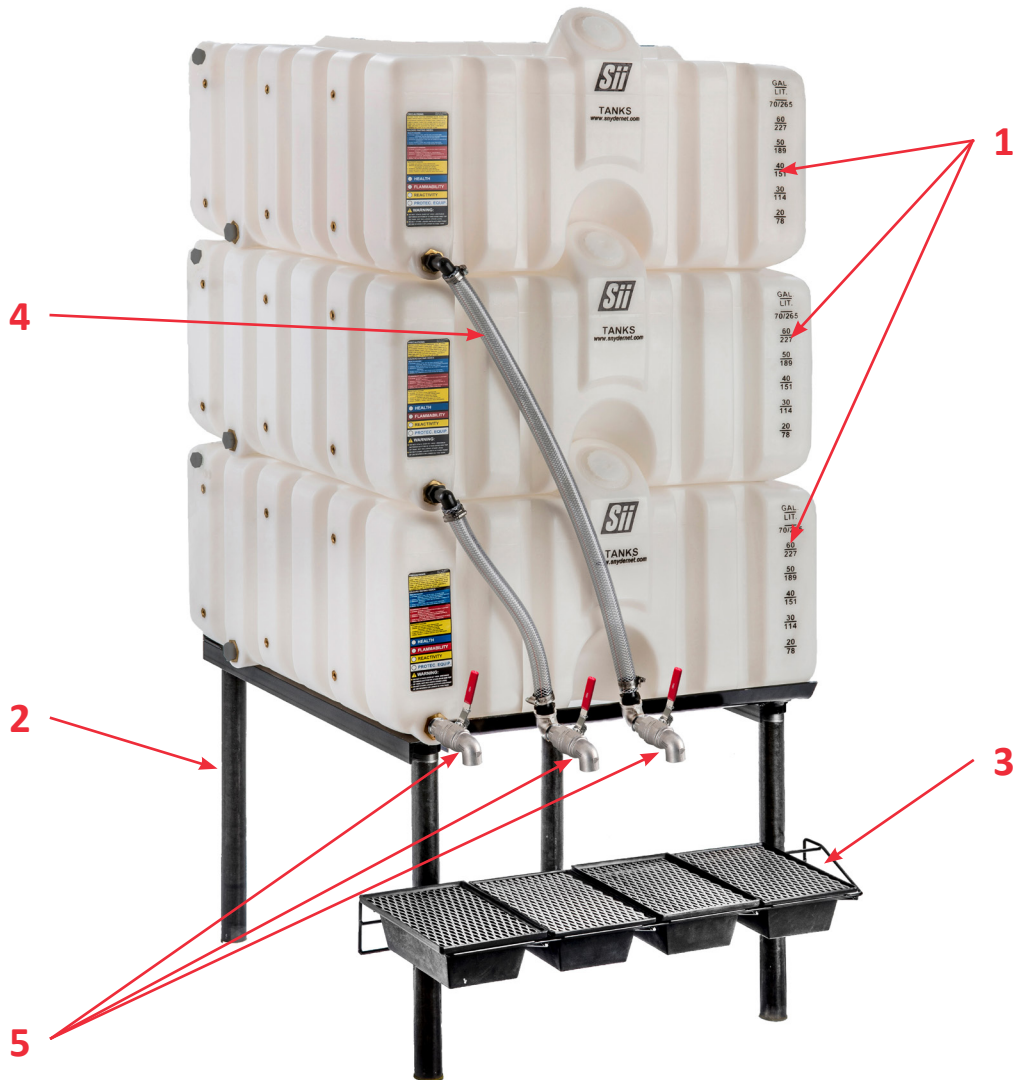

1033500N95401

ASM 80/80/80 GRAVITY FEED CUBETAINER

- | | | |
|----|-------------------|--------------------------------|
| 1. | (3) 1032100N95401 | TK 80G STACK LUBE HD/NAT |
| 2. | (1) 34702282 | STACK LUBE STAND CS/BLK |
| 3. | (1) 34702272 | STACK LUBE DRIP TRAY KIT |
| 4. | (1) 34702300 | STACK LUBE 3-TANK ACCS PACKAGE |
| 5. | (3) 35400436 | VALVE 1IN 316SS SPRING RELEASE |
| 6. | (1) 99800088 | INSTRUCTIONS |