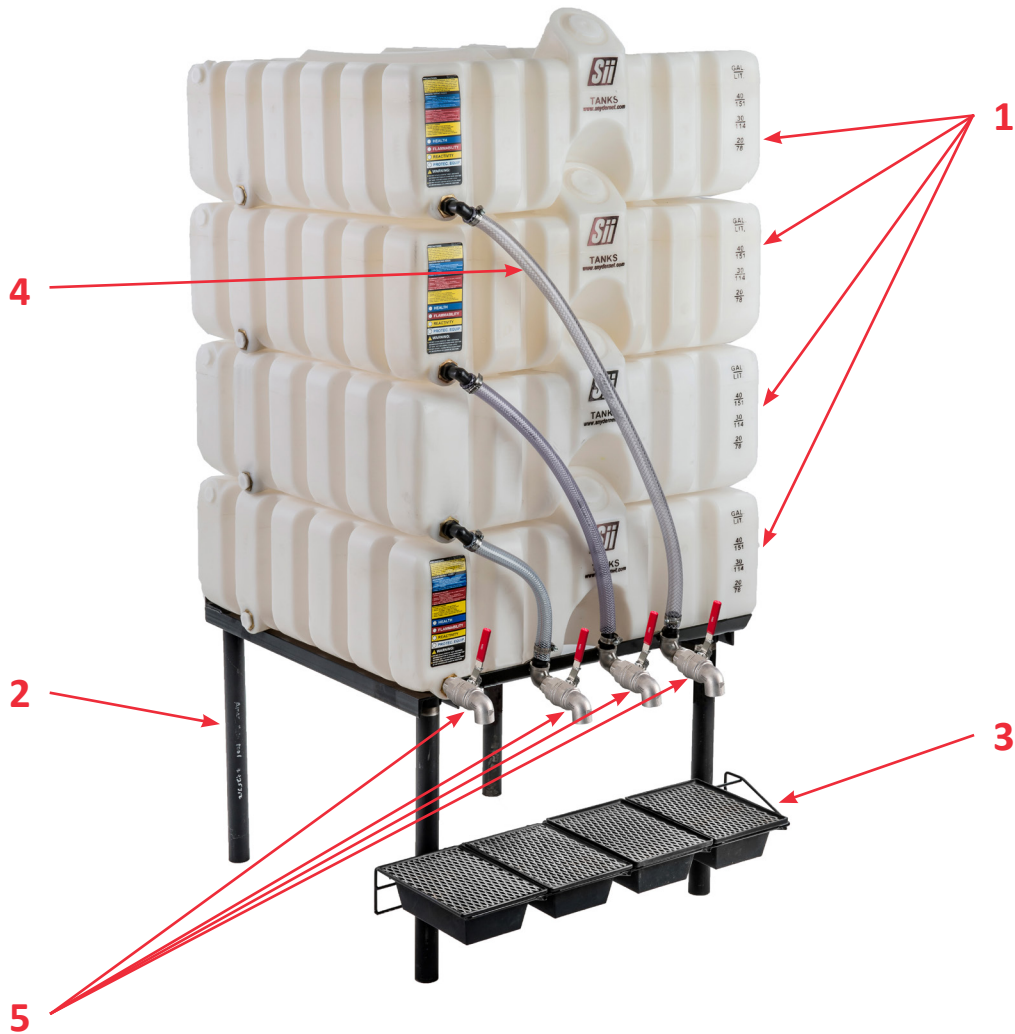

1033600N95401

ASM 60/60/60/60 GRAVITY FEED CUBETAINER

- | | | |
|----|-------------------|--------------------------------|
| 1. | (4) 1032000N95401 | TK 60G STACK LUBE HD/NAT |
| 2. | (1) 34702282 | STACK LUBE STAND CS/BLK |
| 3. | (1) 34702272 | STACK LUBE DRIP TRAY KIT |
| 4. | (1) 34702301 | STACK LUBE 4-TANK ACCS PACKAGE |
| 5. | (4) 35400436 | VALVE 1IN 316SS SPRING RELEASE |
| 6. | (1) 99800088 | INSTRUCTIONS |